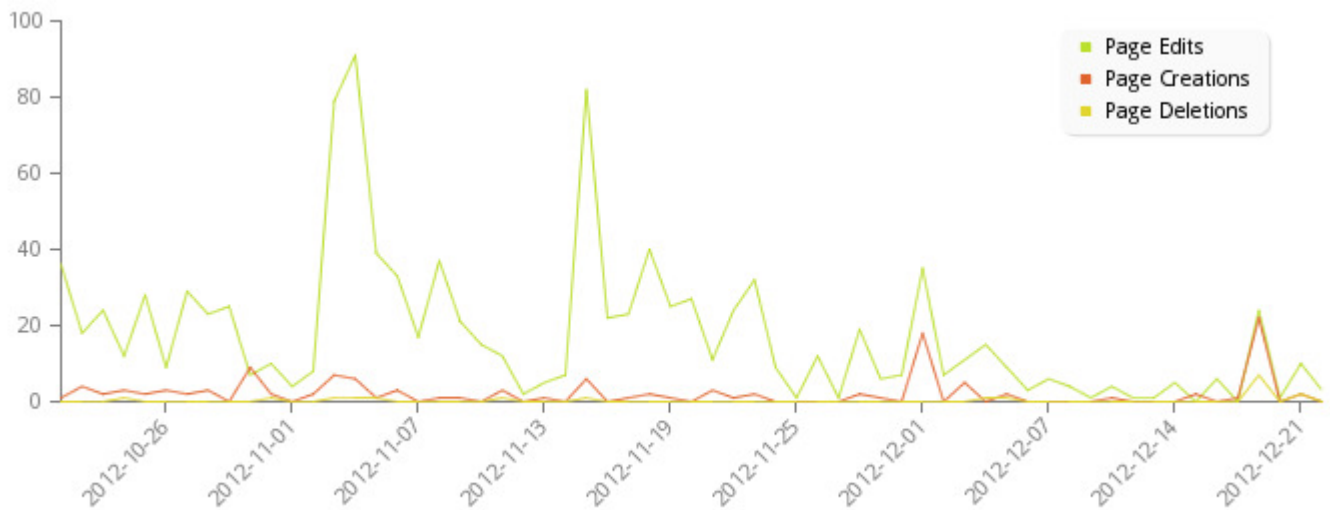

# Access and Usage Statistics

Select the timeframe:

2012-10-21

2012-12-22

go

- Today
- Yesterday
- Last 7 Days
- Last 30 Days

## Dashboard

This page gives you a quick overview on what has happened in your wiki during the chosen timeframe.

For detailed insights and graphs pick a topic from the Table of Contents.

- **82090 Page Views**
- **25262 Visits (Sessions)**
- **18886 Unique Visitors**
- **102 Logged in Users**
- **263 User Logins**
  
- **54.5% Bounces**
- **12589.52 Minutes Spent in an Avarage Session**
- **3.04 Pages Viewed in an Avarage Session**
- **54.5% New Visitors**
- **65 New Registrations**