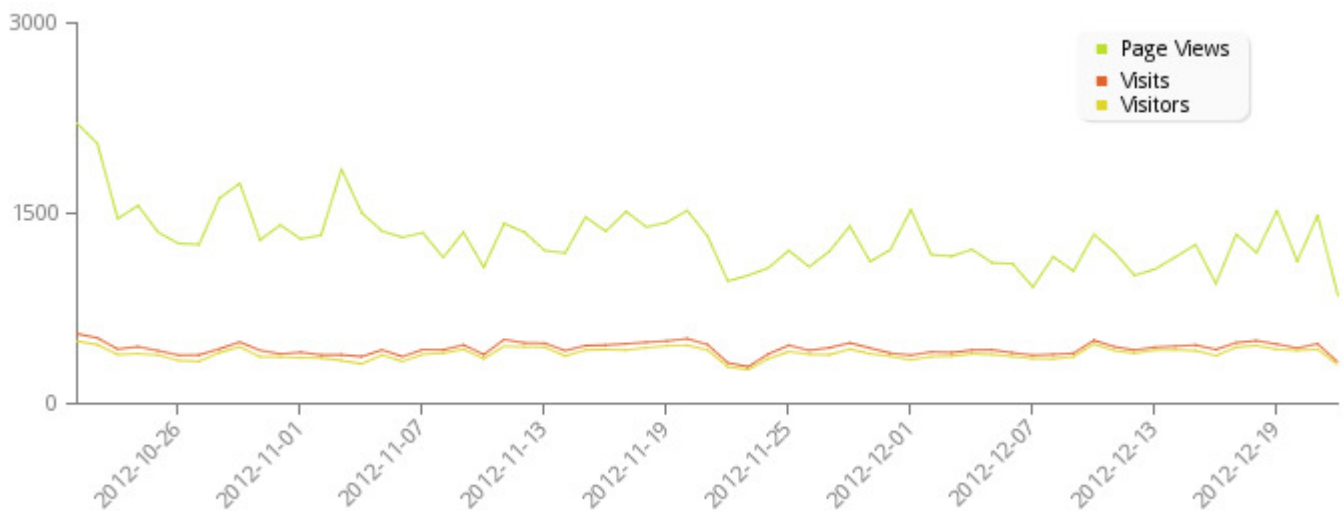

# Access and Usage Statistics

Select the timeframe:

2012-10-21

2012-12-22

go

- Today
- Yesterday
- Last 7 Days
- Last 30 Days

## Dashboard

This page gives you a quick overview on what has happened in your wiki during the chosen timeframe.

For detailed insights and graphs pick a topic from the Table of Contents.

- **82090 Page Views**
- **25262 Visits (Sessions)**
- **18886 Unique Visitors**
- **102 Logged in Users**
- **263 User Logins**
  
- **54.5% Bounces**
- **12589.52 Minutes Spent in an Avarage Session**
- **3.04 Pages Viewed in an Avarage Session**
- **54.5% New Visitors**
- **65 New Registrations**